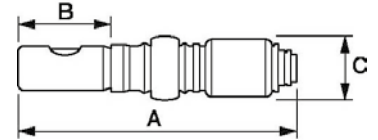

REGULAR QUICK - 3/8» COUPLING HIGH FLOW PROFILE

Female thread swivel coupler

Profile : EUROPEAN

| | | | |
|-----------------------------------|----------------------------|-------------------|----------------------------|
| Min/max operating pressure | Flow rate at 87 psi | ID passage | Temperature min/max |
| 0 / 174 psi | 29 CFM | 3/8" | 5 / 158 °F |

| Part number | Female thread | Net weight (Kg) | Dim. A (inch) | Dim. B (inch) | Dim. C (inch) |
|--------------|---------------|-----------------|---------------|---------------|---------------|
| ERC 071201FA | NPT1/4 | 0,239 | 6.9 | 2.3 | 1.57 |
| ERC 071202FA | NPT3/8 | 0,242 | 6.9 | 2.3 | 1.57 |